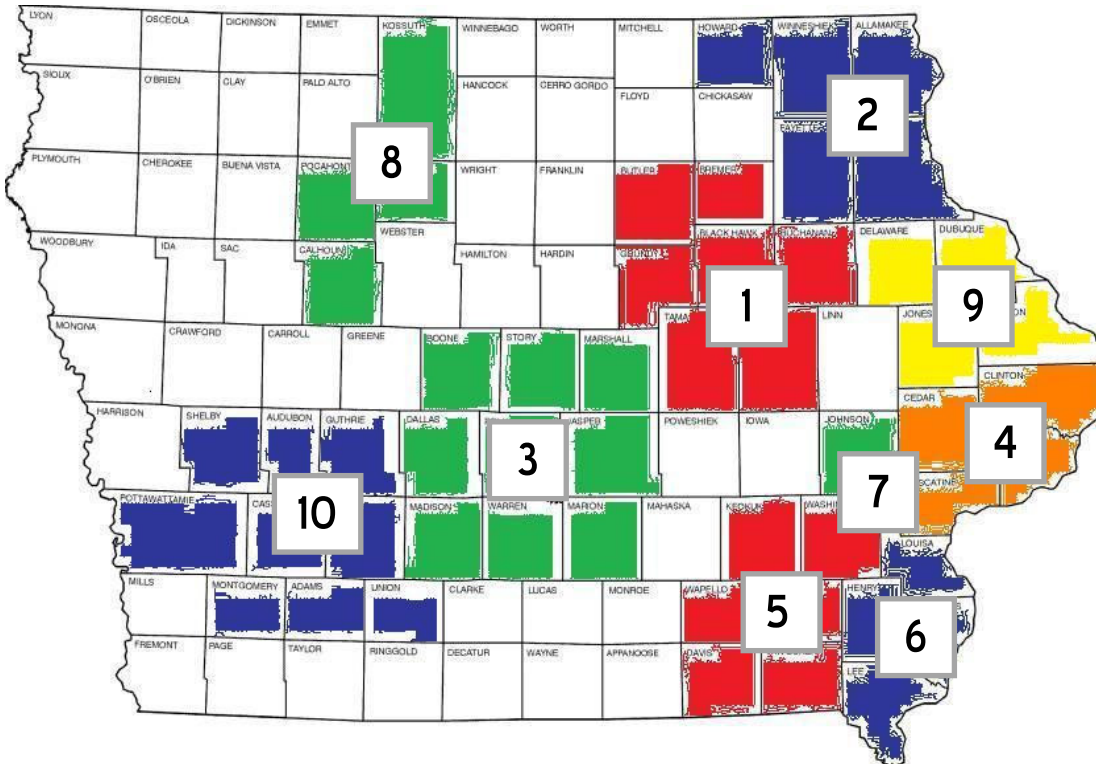

Name: _____

Mailing address: _____

City: _____ State: _____ Zip: _____

County: _____ Phone: _____

Email: _____

Please return this form **by mail** to BFBL Iowa, 124 9th St., Columbus Junction, IA 52738 or register **online** at www.bfbliowa.org. Thank you for your interest!

July 2008

2008 Buy Fresh, Buy Local Iowa Chapters

BUY FRESH, BUY LOCAL IOWA
Mallory Smith, State Coordinator
bfbliowa@foodroutes.org
319-321-3808

1. Black Hawk County Buy Fresh Buy Local est. 2003

Counties: Benton, Black Hawk, Bremer, Buchanan, Butler, Grundy, Tama

4. Quad Cities Buy Fresh Buy Local est. 2005

Counties: (IA) Cedar, Clinton, Muscatine, Scott
(IL) Henry, Mercer, Rock Island, Whiteside

Sponsor: Interstate RC&D

Contact: Neal Sawyer
1103 Lost Grove Road
Princeton, IA 52768
vosneal@yahoo.com | 563-289-2815