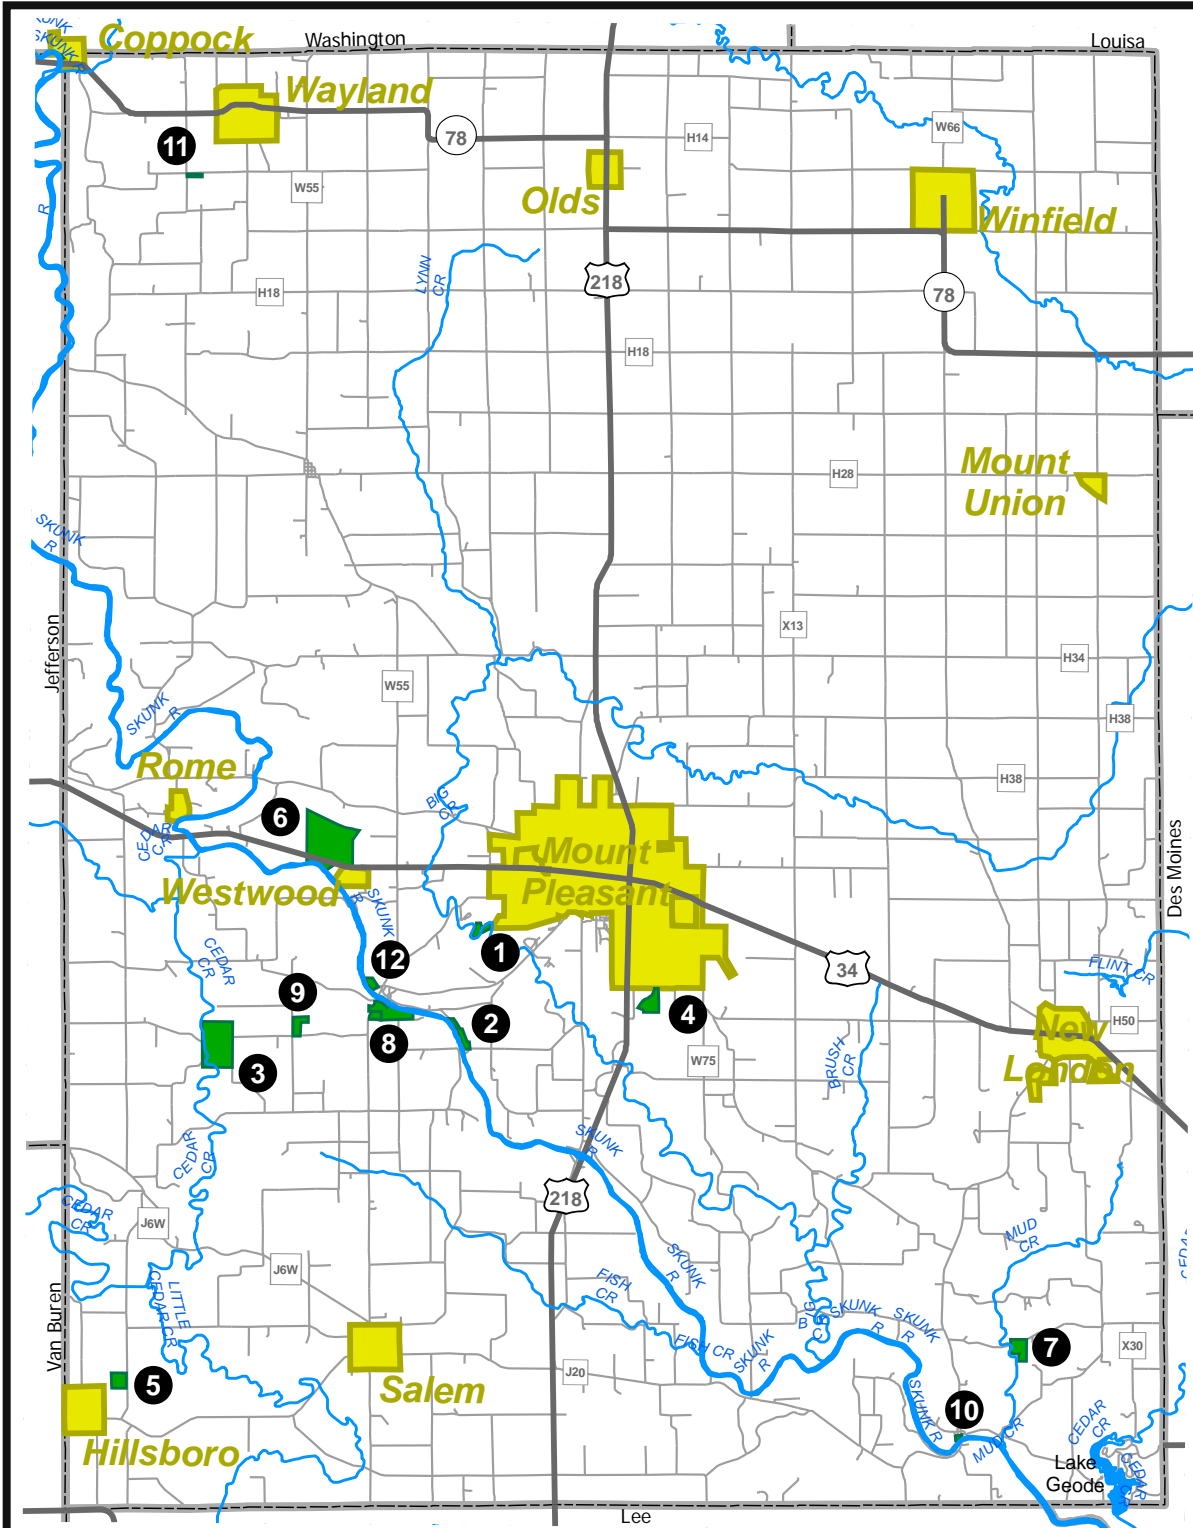

## Legend

- County Facility
- Trails
- Highways
- Roads
- River/Lakes
- City/Town Limits

Office Hours  
 7:00am-3:30pm Monday-Friday

	ACREAGE	CAMP SITES: Youth	Electric/Trailer Dump Station	Non-Electric/Full Hookup	Water/Drinking Showers	Toilets: Flush/Pit	CABIN RENTAL: Seasonal/Year Round	SHELTER: Enclosed/Open/Rental/Free	PICNICKING	TRAILS: Hiking/Bike/Limestone	Equestrian/Bike-Hard Surface/Mobile	SWIMMING: Beach/Pool	FISHING: Pier/Jetty/Lake(acres)	BOATING: Motor/Canoe/Rowing	Sports: Archery/Baseball/Softball/Handball/Track	Playground/Amphitheater	Ice Skating	SITES: Nature Center/Wildlife Exhibit/Bird Watching	Historic Sites	Ramp	Winter Sports/Horseshoe/Tennis	HUNTING: Wetland/Forest/Upland
1. Big Creek Wildlife Area 2 mi. SW of Mt. Pleasant	27											S	C									F
2. Faulkner's Fishing Access 4 mi. SW of Mt. Pleasant	27	W, Eq					P					S	M, C, R					B, Wo, Ar				F
3. Gibson Recreation Area 6 mi. SW of Mt. Pleasant	240	Y4, Eq	D	P		OR1.0	P	H2.0, E3.0, M				P, L4, S						W40.0, P, B, Wo, Ar				F, U
4. Heron Marsh Youth Hunting Area 1 mi. S of Mt. Pleasant	44																	W, Wo				W, U
5. Hoaglin Woods 1 mi. N of Hillsboro	40						P	H3.0										B, Wo, Ar				F
6. Ketchum Switch Recreation Area 3 mi. W of Mt. Pleasant	267																					
7. Mud Creek Park 6 mi. S of New London	52			P		OR1	P	H1.0										B, Wo				F, U
8. Oakland Mills Park 4 mi. SW of Mt. Pleasant	104	E24, N26	D, S	F	Y2.0*	OR1	P	H2.5, M2.5			J, S	M, C, E, R	P					N, B, Wo, Ar				
9. Prairie Ridge Recreation Area 3.5 mi. SW of Mt. Pleasant	28																	P				
10. Stephenson Park Lowell	4			P			P					S	M, C, R									
11. Tick Ridge Woods Park 2 mi. SW of Wayland	10		D	P		O	P															
12. Water Works Park 4 mi. SW of Mt. Pleasant	16	E25, N8	D	P		OR1.0	P					S	M, C, R					B, Wo, Ar				

\* Handicap Accessible

North & South Shore Campgrounds

Oakland Mills Dam

Recreational Rental Cabins

Disc golf course at Virden Recreation Area